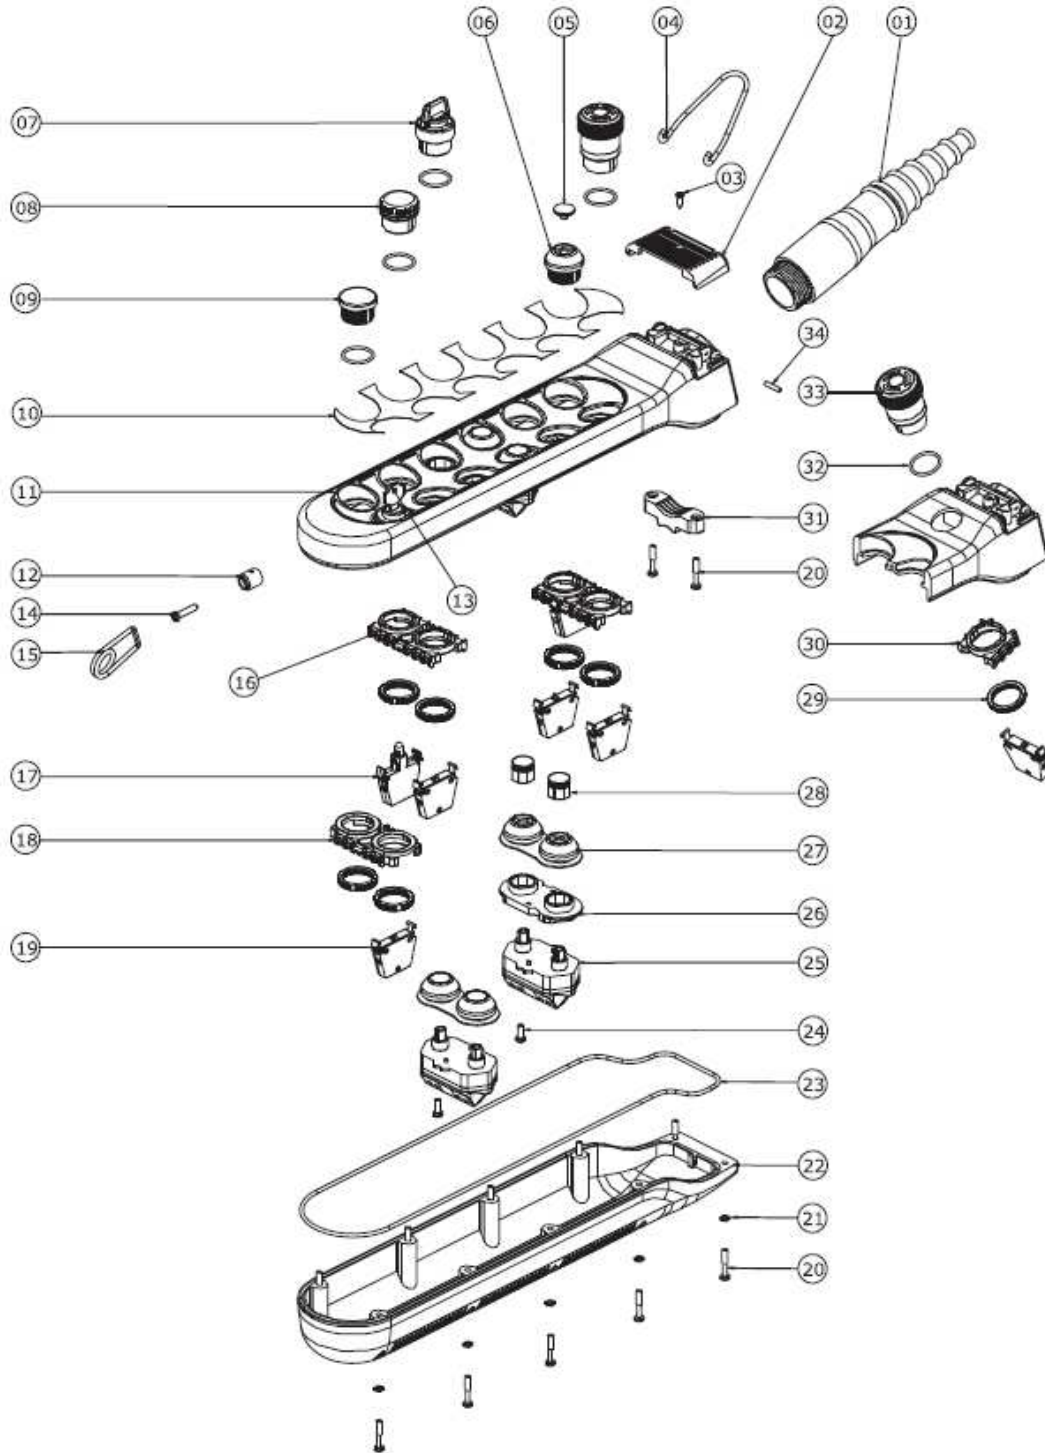

İMAJ TEKNİK
ELEKTRİK ELEKTRONİK MALZ. SAN. VE TİC. LTD. ŞTİ

■ DETAILED DRAWING

ALPHA PENDANT CONTROL STATION

ALPHA PENDANT CONTROL STATION

COMPONENTS

REFERENCE	CODE	DESCRIPTION
01	PRSL0145PE	Cable sleeve
02	PRSL5603PI	Small cover
03	PRVI0036PE	Screw 3.5x10
04	PRGA0020PE	Upper hook
05	PRSL9551PI	Button for single pushbutton
06 (+29)	PRSL1010PI	Single pushbutton (without button)
07 (+32+29)	PRSL1015PI	Spring return selector switch (on-off)
	PRSL1016PI	Selector switch (on-off)
	PRSL1026PI	Spring return 3 position selector switch
	PRSL1027PI	3 position selector switch
08 (+32+29)	PRSL1012PI	Red pilot light
	PRSL1013PI	Yellow pilot light
	PRSL1014PI	Green pilot light
09 (+32+29)	PRSL1023PI	Blanking plug
10	ET38xxxxxx	Label
11 (+34)	PRSL5607PI	Cover 2/4
	PRSL5611PI	Cover 3/5
	PRSL5608PI	Cover 6/8
	PRSL5612PI	Cover /9
	PRSL5609PI	Cover 10/12
	PRSL5613PI	Cover 11/13
12	PRTO6627PE	Support for hook
13 (+32+29)	PRSL1017PI	Key selector switch (on-off)
	PRSL1024PI	Spring return key selector switch
14	PRVI0126PE	Screw 4x20
15 (+12+14)	PRGA0051PE	Lower hook
16	PRSL8736PI	Holding plate for 3+3 switches
17	PRSL1004PI	Lamp holder
18	PRSL8735PI	Holding plate for 2+2 switches
19	PRSL1000PI	1 NO switch
	PRSL1001PI	1 NC switch
20	PRVI0120PE	Screw 3.9x22
21	PRRN8000PE	Fiber washer
22 (+20+21+23)	PRSL5066PI	Housing 2/3/4/5
	PRSL5067PI	Housing 6/7/8/9
	PRSL5068PI	Housing 10/11/12/13
23	PRGU0045PE	Gasket
24	PRVI0106PE	Screw 4x10
25	PRSL1002PI	1 speed double switch
	PRSL1003PI	2 speed double switch
26	PRSL8737PI	Holding plate for rubber
27	PRGO0020PE	Rubber for double pushbutton (without buttons)
28	PRSL9552PI	Button for double pushbutton
29	PRSL9184PI	Ring
30	PRSL8739PI	Holding plate for 3 switches
31 (+20)	PRSL1020PI	Cable clamp
32	PRGU0056PE	O-Ring 2075
33 (+32+29)	PRSL1009PI	Emergency stop mushroom pushbutton
34	PRVV1502PE	Pin

STANDARD CONTROL STATIONS

PF38020002

PF38020005

PF38030001

PF38030002

PF38040002

PF38040003

PF38040004