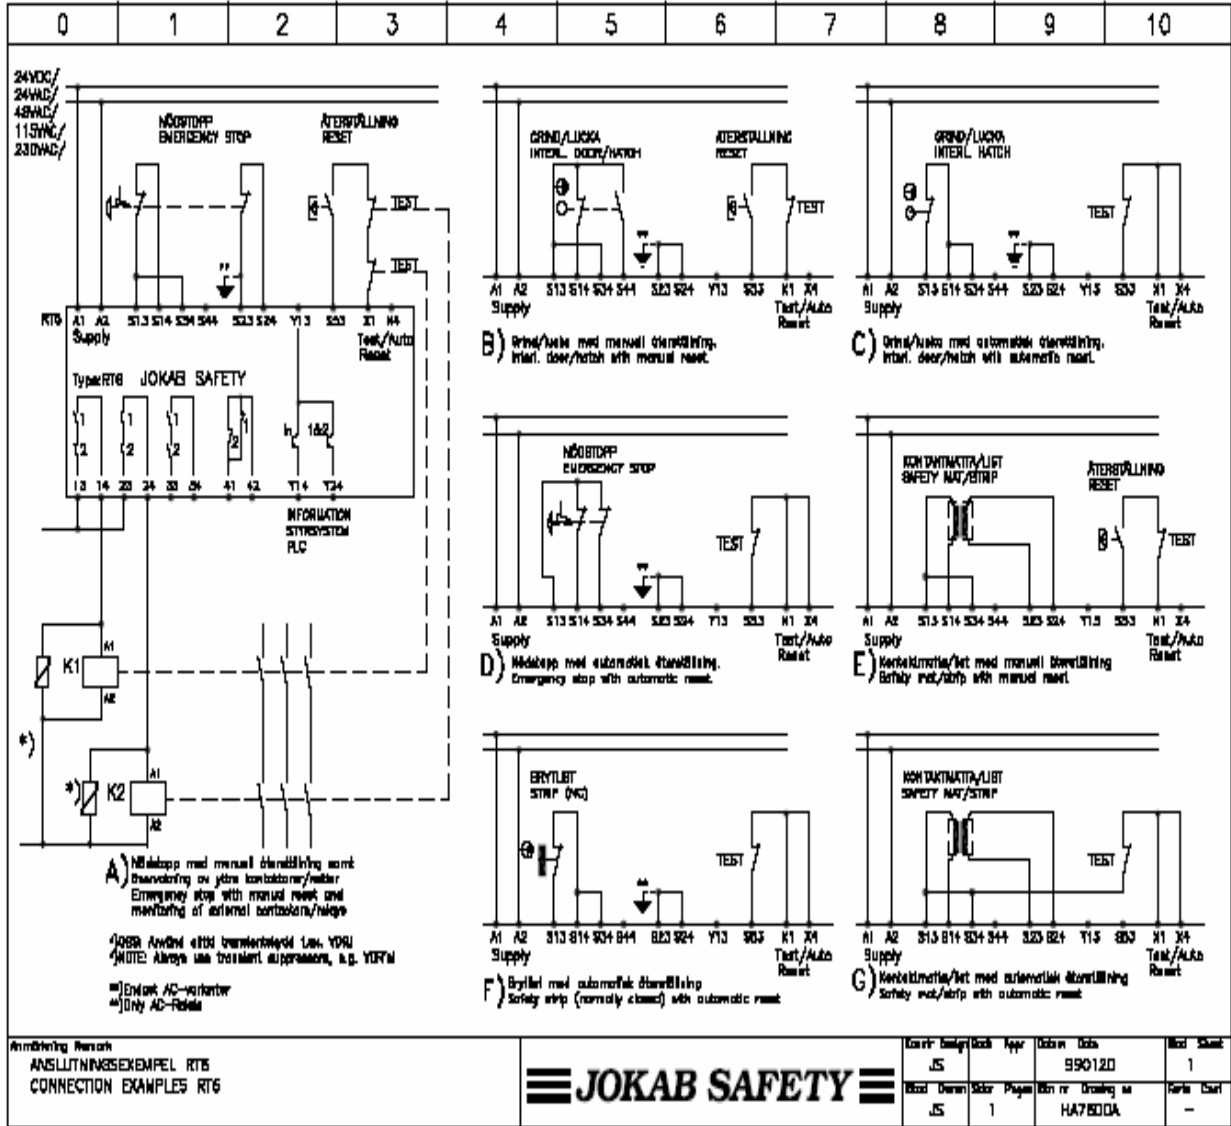

İmaj Teknik Elektrik Elektronik San. ve Tic. Ltd. Şti.

EMEKYEMEZ MAH.TUTSAK SOK. NO: 16/13-14-15
KARAKOY/İSTANBUL
TURKEY

Telefon : +90 212 235 9535 / 36
Fax : +90 212 235 9537

www.imajteknik.com
www.imajteknik.com.tr