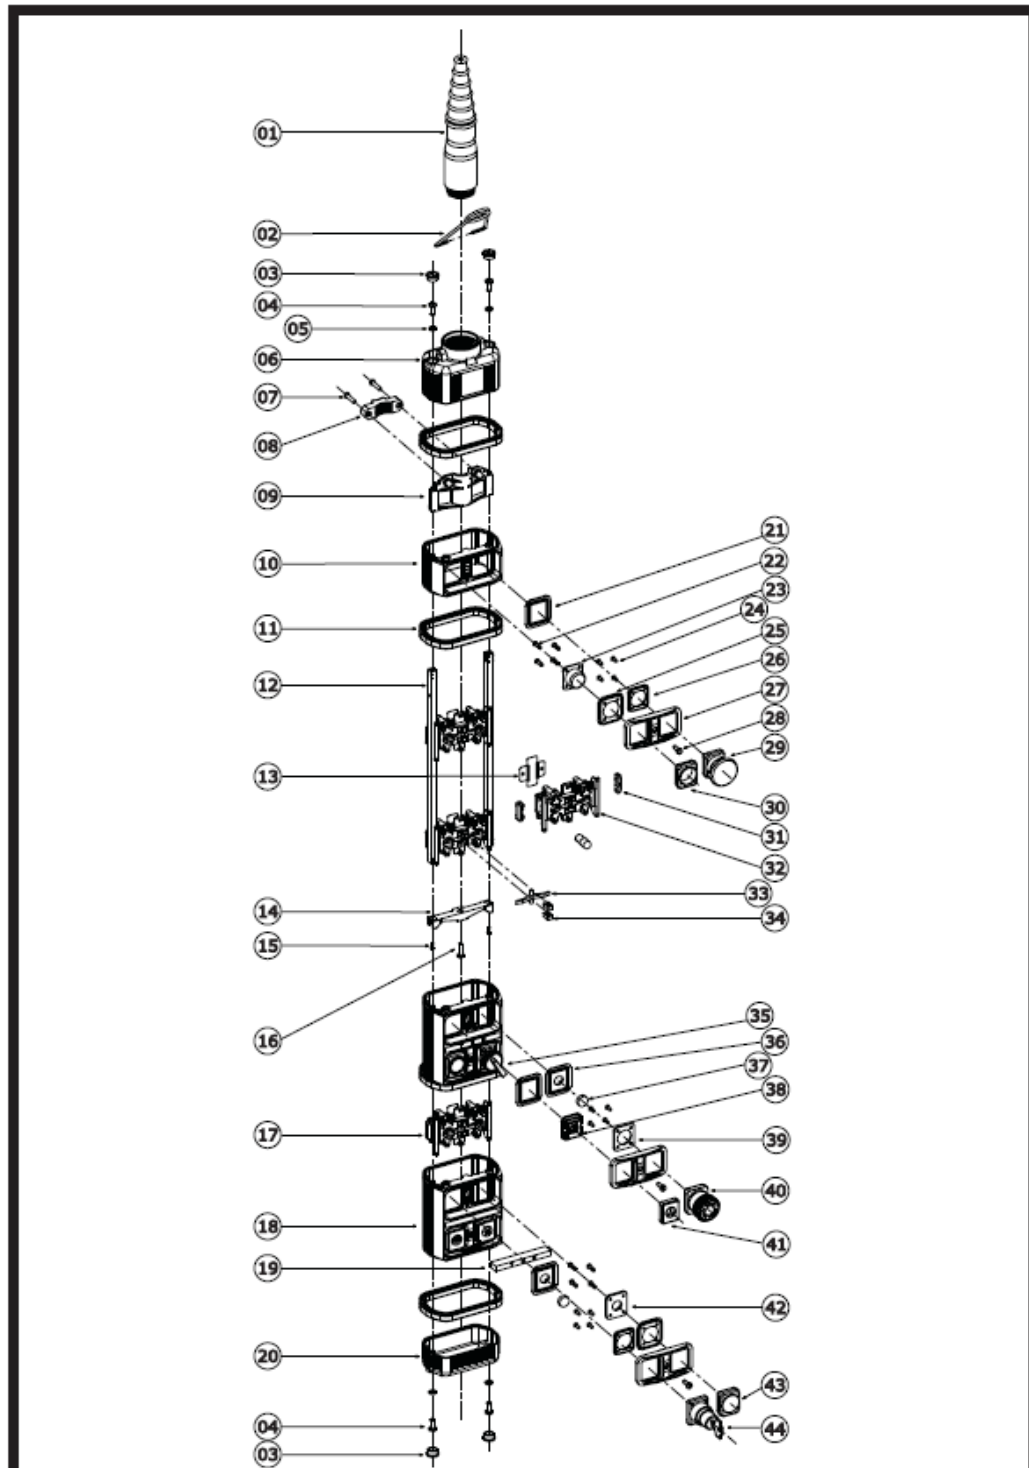

SPA PENDANT CONTROL STATION

DETAILED DRAWING

SPA PENDANT CONTROL STATION

OVERALL DIMENSIONS

No. of buttons	Weight (kg)	Overall dimensions (mm)				
		A	B	C	D	E
2	0.520	318	132	94	64	116
4	0.700	370	184	94	64	116
6	0.880	422	236	94	64	116
8	1.040	474	288	94	64	116
10	1.300	526	340	94	64	116
12	1.380	578	392	94	64	116
14	1.550	630	444	94	64	116
16	1.710	682	496	94	64	116
18	1.890	734	548	94	64	116
20	2.050	786	600	94	64	116

SPARE PARTS

REFERENCE	DRAWING	CODE	DESCRIPTION
01		PRSL0145PE PRSL0146PE	Cable sleeve Silicone cable sleeve
02		PRGA0012PE	Hook
17 +13+31		PRSL0074XX PRSL0075XX PRSL0076XX PRSL0077XX	1no+1nc / 1no+1nc switch 2no+1nc / 2no+1nc switch 1no+1nc / 2no+2nc switch 2no+2nc / 2no+2nc switch
23 +22+25+30		PRSL3534PI PRSL3535PI PRSL3542PI	Red pilot light Green pilot light Yellow pilot light
29 +24+26		PRSL3531PI	Impulse mushroom pushbutton
32 +13+31		PRSL0073XX	1no+1nc switch / lamp holder
35 +24+26+36+37		PRSL3540PI PRSL3543PI	2 position selector switch 3 position selector switch
40 +24+36+37+39		PRSL3500PI	Emergency stop mushroom pushbutton
41		PRTAxxxxxx See standard buttons	Button
43 +22+25+42		PRSL5557PI	Blanking plug
44 +24+26+36+37		PRSL3539PI	2 position key selector switch

SPA PENDANT CONTROL STATION