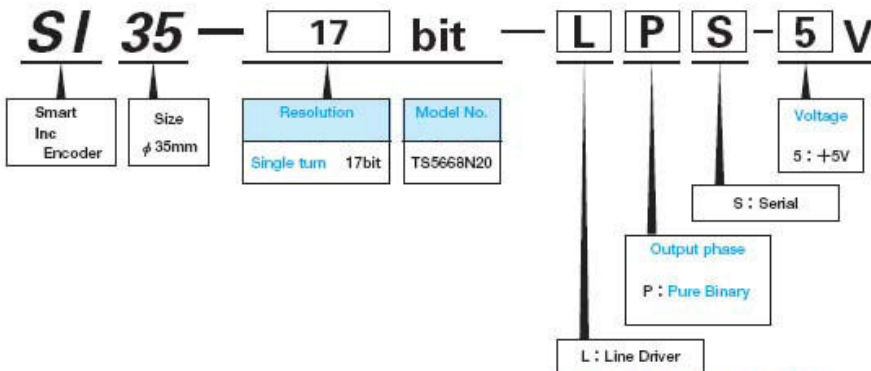

○ For special cases, please consult us.