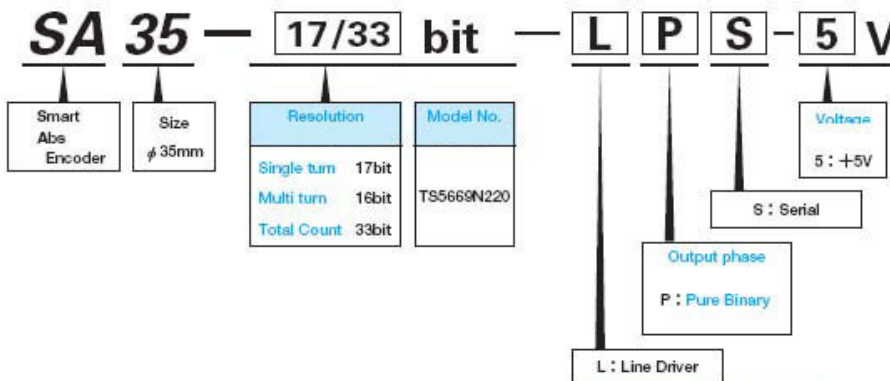

© For special cases, please consult us.

www.imajteknik.com

İmaj Teknik Elektrik Elektronik San. ve Tic. Ltd. Şti.

EMEKYEMEZ MAH.TUTSAK SOK. NO: 16/13-14-15
KARAKOY/İSTANBUL
TURKEY

Telefon : +90 212 235 9535 / 36
Fax : +90 212 235 9537

www.imajteknik.com
www.imajteknik.com.tr