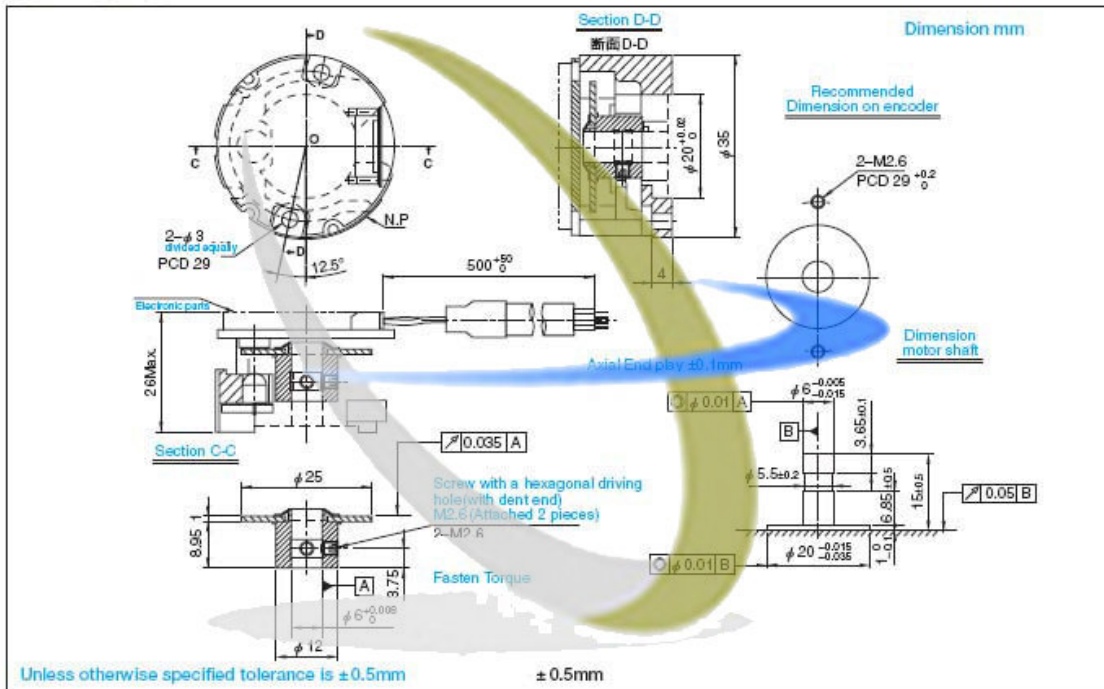

SI35 Series

• DESIGNATE THE NAME OF FUNCTION WHEN ORDERING